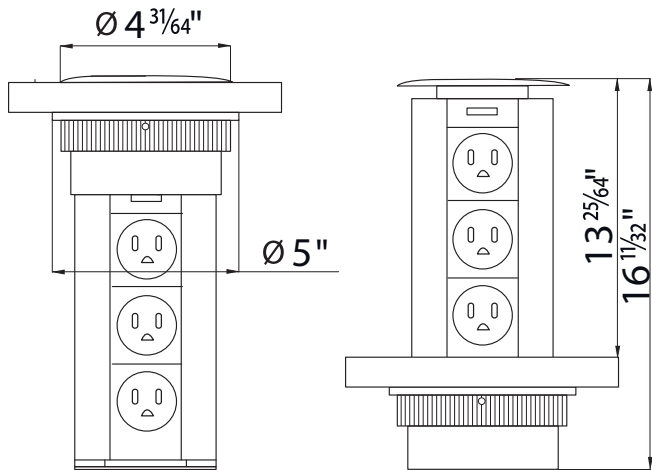

# Foster Socket-holder

Extractable socket-holder tower - **8000 111**

<b>Totem</b>	
socket:	3 US socket 1 USB port for charging
Materials:	brushed stainless steel cap
cut-out:	4 1/64"
Top thickness:	max 5"
<b>Accessories:</b>	Power cable supplied