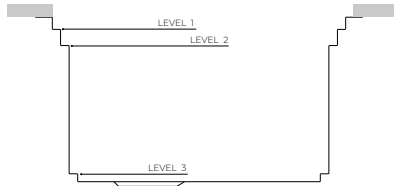

LEONARDO

8642 000
walnut chopping board
7 ³/₃₂" x 17 ⁴/₁₆"
level 2

8631 300
glass chopping board
9 ⁷/₃₂" x 16 ¹⁹/₆₄"
level 2

8644 101
twin HDPE chopping board
12 ³/₁₆" x 16 ²⁹/₆₄"
level 2

8159 101
grater kit with ring-holder
and food tray
only with 8644 101

8100 601
Foster black grid
14 ¹⁹/₆₄" x 17 ⁴/₁₆"
level - 1

8100 600
Foster black grid
15 ⁷/₁₆" x 17 ⁴/₁₆"
level 1 - 3

8100 303
stainless steel dishes holder
only with 8644 101

8151 000
stainless steel perforated pan
only with 8644 101

8100 621
3 bottles-holder set
5 ³³/₆₄" x 17 ⁴/₁₆"
level 1

8100 620
4 spices-holder set
3 ¹⁵/₁₆" x 17 ⁴/₁₆"
level 1

8100 622
3 bowls set
7 ³/₃₂" x 17 ⁴/₁₆"
level 1

8153 100
white bowl
7 ³/₁₆" x 16 ¹⁹/₆₄"
level 2