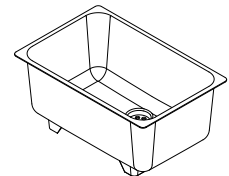

LEONARDO

8642 000
walnut chopping board
7 ³/₃₂" x 17 ⁴/₁₆"
level 2

8631 300
glass chopping board
9 ⁷/₃₂" x 16 ¹⁹/₆₄"
level 2

8644 101
twin HDPE chopping board
12 ³/₁₆" x 16 ²⁹/₆₄"
level 2

8159 101
grater kit with ring-holder
and food tray
only with 8644 101

8100 601
Foster black grid
14 ¹⁹/₆₄" x 17 ⁴/₁₆"
level - 1

8100 600
Foster black grid
15 ⁷/₁₆" x 17 ⁴/₁₆"
level 1 - 3

8100 303
stainless steel dishes holder
only with 8644 101

8151 000
stainless steel perforated pan
only with 8644 101

8100 621
3 bottles-holder set
5 ³³/₆₄" x 17 ⁴/₁₆"
level 1

8100 620
4 spices-holder set
3 ¹⁵/₁₆" x 17 ⁴/₁₆"
level 1

8100 622
3 bowls set
7 ³/₃₂" x 17 ⁴/₁₆"
level 1

8153 100
white bowl
7 ³/₁₆" x 16 ¹⁹/₆₄"
level 2